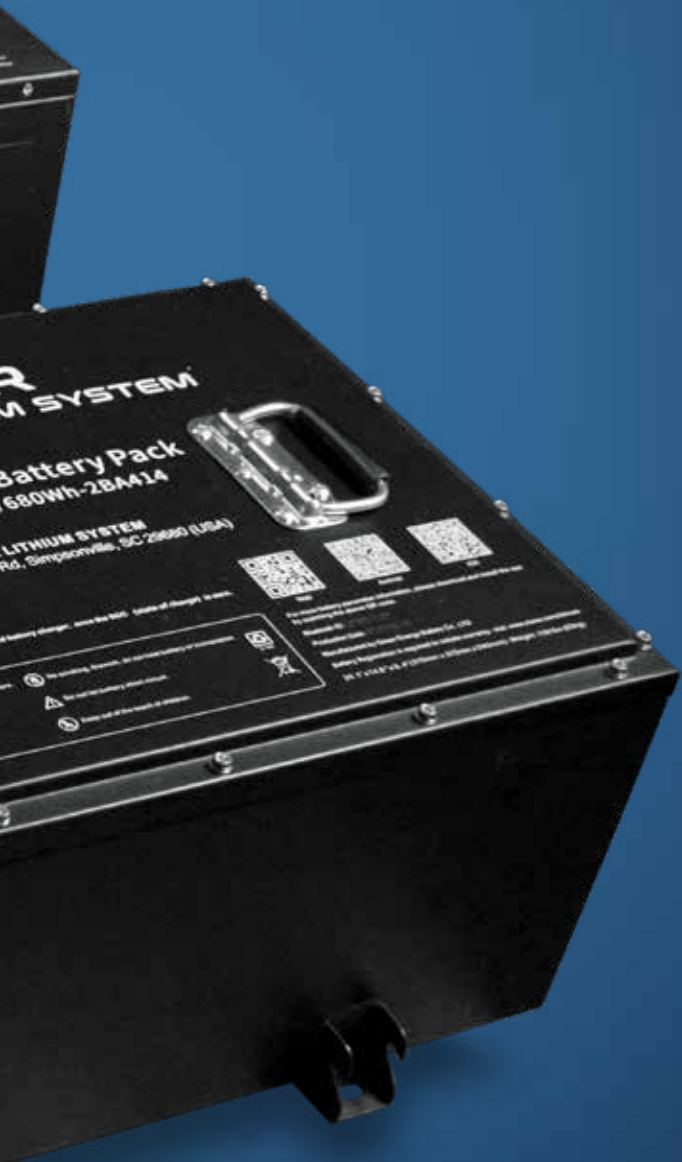

ROBUST PERFORMANCE

From full charge to discharge, STAR-smart lithium batteries deliver consistent speed and acceleration for the long haul. You get full power any time you're behind the wheel.

STAR-smart batteries take a charge, hold a charge, and recharge 3,000+ times with zero power loss. Even stored or sitting idle, self-discharge rates are less than 2% monthly! Smartphone app monitors battery current, voltage and temperature, so STAR smart batteries are ready when you are.

Drive smart, drive clean, drive sure: Zero emissions, rapid recharges, 100% recyclable. The safest lithium batteries on the planet are STAR-smart.

SEAMLESS

- All-inclusive lithium upgrade kit for easy Plug-and-Go installation
- Integrated on-board fast-charge system
- Built-in digital battery management and monitoring system with app controls
- Only lithium battery when installed on a Star vehicle that retains full vehicle warranty

CERTIFIED

- Authorized solution that retains factory fail-safe features
- Detailed technical documentation includes step-by-step installation instructions, visual guides and how-to videos

RELIABLE

- STAR's US-based support teams are available by phone and email for installation, technical and warranty guidance
- Aftermarket upgrade kits are available now for most EV models, ready for immediate shipment

SMART LITHIUM

80 AH

TRAVEL 15-25 MILES
(24-40 km)

SMART LITHIUM

105 AH

TRAVEL 30-40 MILES
(48-64 km)

SMART LITHIUM

160 AH

TRAVEL 45-60 MILES
(70-95 km)

SMART LITHIUM

210 AH

TRAVEL 60-80 MILES
(97-129 km)

* Different passenger configurations and terrain will effect maximum travel distance